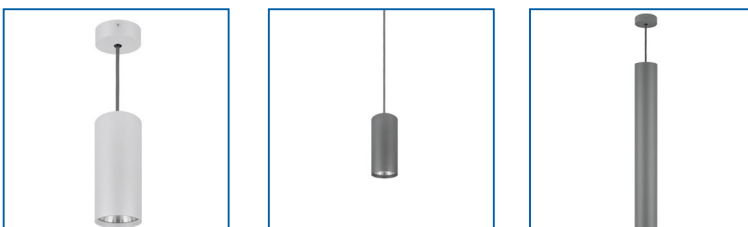

PISTON

L90 B10 > 60 000h | SDCM 3 | LLMF 91% | CRI 80

PRODUCT NAME	POWER CONSUMPTION	LUMEN OUTPUT*	EFFICACY*	PRODUCT SIZE	ORDER REFERENCE
PISTON 15	15W	1470 Lm	98 lm/W	Ø 80 x 200 mm	PIST15
PISTON 20	21W	2030 Lm	97 lm/W	Ø 80 x 200 mm	PIST20
PISTON 25	29W	2640 Lm	91 lm/W	Ø 80 x 200 mm	PIST25

*Values are given for 4000K, 50° beam angle and may vary for other options

ACCESSORIES

	INFO	CODE
Empty Module*	400 mm	PIST400
	800 mm	PIST800
	1200 mm	PIST1200

*Any RAL colour option available. Order example: **PIST800-GR**

MATERIALS

CASING - electrostatically painted aluminium; standard colour - anthracite grey

REFLECTOR - polycarbonate with mirror finish

INSTALLATION

Suspended

ORDER CODE

COLOUR TEMPERATURE	
3000K	3K
4000K	4K
DRIVER TYPE	
Standard	ST
Dimming - DALI	DL
CASING COLOUR	
Grey	GR
White	WH
Black	BL
Custom	RAL
BEAM ANGLE	
30°	30
50°	50
70°	70