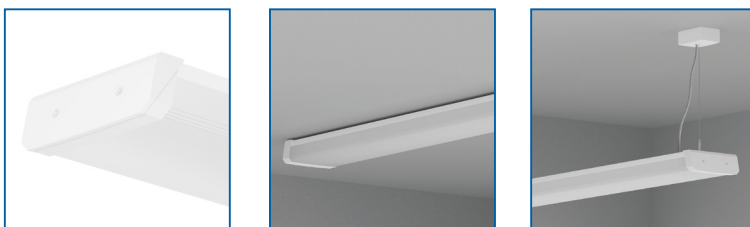

CAPPUCCINO

L80 B10 > 72 000h | SDCM 3 | LLMF 85% | CRI 84

PRODUCT NAME	POWER CONSUMPTION	LUMEN OUTPUT*	EFFICACY*	PRODUCT SIZE	ORDER REFERENCE
CAPPUCCINO 20	13W	1870 Lm	144 lm/W	565 x 161 x 60 mm	CAPP20
CAPPUCCINO 40	26W	3750 Lm	144 lm/W	1060 x 161 x 60 mm	CAPP40
CAPPUCCINO 55	39W	5620 Lm	144 lm/W	1555 x 161 x 60 mm	CAPP55

*Values are given for 4000K colour temperature and may vary for other options

MATERIALS

CASING - powder painted steel

DIFFUSER - PMMA Opal

INSTALLATION

Surface mounted

Suspended

Wall mounted