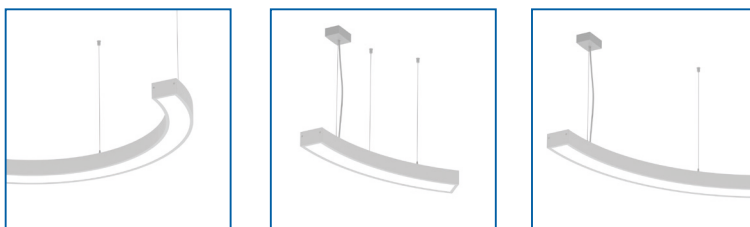

CASING COLOUR

Grey GR

White WH

Black BL

Custom RAL

Order code example: **GARS45-4K-ST-BL**